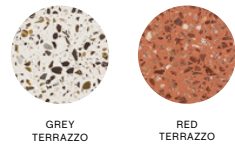

# HAY

**MATERIAL**

TABLETOP AND COLUMN / Electro galvanized steel with outdoor powder coating.

BASE / Polished Terrazzo.

**COLOUR & FINISH**

Please note that the colour codes are indicative.

TABLETOP / Available in 2 different colours.  
/ Anthracite powder coated steel (RAL 9011)  
/ Sky grey powder coated steel (RAL 7038)

BASE FINISH / Available in 2 different finishes.  
/ Grey Terrazzo  
/ Red Terrazzo

**CONSTRUCTION**

Fine marble and dyed cement are poured into a specially developed mould to create the unique terrazzo stone base. The stone is then hand polished, and protective gliders are placed underneath.

The terrazzo base is joined to the sheet metal top by a long central bolt that runs through the pillar.

Requires assembly.

**TABLETOP COLOUR**

**BASE FINISH**

**COLOUR COMBINATIONS H74 CM**

	BASE	
TABLETOP	Grey	Red
Anthracite	•	
Sky grey		•

**COLOUR COMBINATIONS H95 & 105 CM**

	BASE	
TABLETOP	Grey	
Anthracite	•	